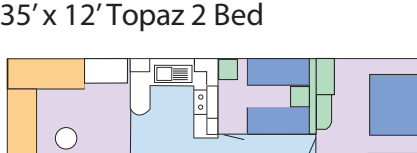

Please note that all floor plan sizes can be adapted to your very own requirements

24' x 10' Topaz 2 Bed

26' x 10' Topaz 2 Bed

28' x 10' Topaz 2 Bed

26' x 12' Topaz 2 Bed

28' x 12' Topaz 2 Bed

30' x 12' Topaz 2 Bed

32' x 12' Topaz 2 Bed

35' x 12' Topaz 2 Bed

38' x 12' Topaz 2 Bed

KEY

- Beds
- Carpets
- Wardrobe Storage
- Bath/Shower
- Seats
- Vinyl
- Toilet
- Sink
- Oven/Hob

38'x12'Topaz 3 Bed

38' x 12' Topaz 4 Bed